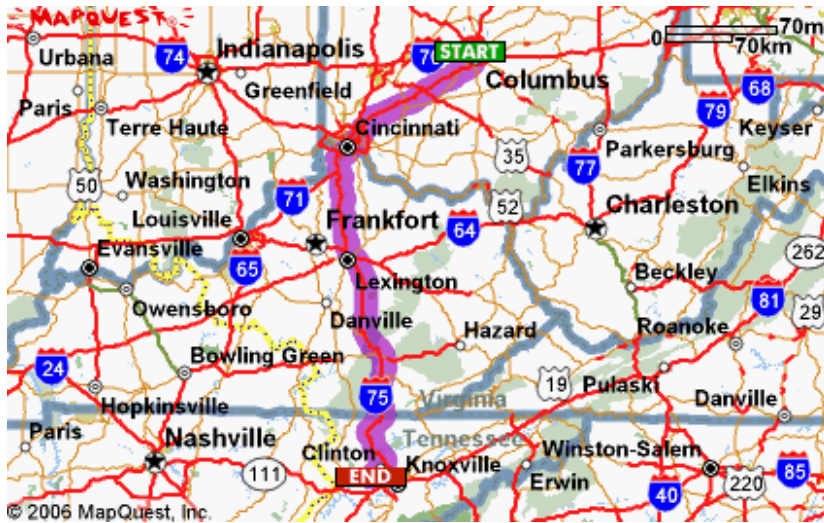

Hampton Inn Oak Ridge

208 S Illinois Avenue, Oak Ridge, Tennessee, USA 37830
 Tel: +1-865-482-7889 Fax: +1-865-482-7493

Driving Directions to Our Hotel

Your Point of Departure

2933 Riverside Dr
 Columbus OH
 US

Your Hotel Destination

Hampton Inn Oak Ridge
 208 S Illinois Avenue
 Oak Ridge Tennessee 37830
 USA

Show distance in

Miles Kilometers

[Get Reverse Directions](#)

Note: The map and directions are informational only. Please verify specific routes. The map and directions shown are provided as a guide for your convenience.

	Maneuver	Distance	Time
1.	Start out going SOUTHEAST on RIVERSIDE DR/US-33 toward SCIOTO VIEW LN. Continue to follow US-33.	5.04 miles	7 min
2.	Merge onto OH-315 S via the ramp on the LEFT toward I-71.	1.71 miles	2 min
3.	OH-315 S becomes I-71 S (Crossing into KENTUCKY).	124.80 miles	2:00 hr
4.	I-71 S becomes I-75 S (Crossing into TENNESSEE).	212.20 miles	3:15 hr
5.	Take the TN-61 exit, EXIT 122, toward NORRIS/CLINTON.	0.30 miles	< 1 min
6.	Turn RIGHT onto TN-61 W/ANDERSONVILLE HWY. Continue to follow TN-61 W.	10.64 miles	21 min
7.	Stay STRAIGHT to go onto TN-95 S/OAK RIDGE TURNPIKE.	4.79 miles	9 min
8.	Turn LEFT onto S TULANE AVE.	0.48 miles	1 min
9.	Turn RIGHT onto S ILLINOIS AVE/TN-62.	0.27 miles	< 1 min
	9 maneuvers	360.25 miles	5:58 hr