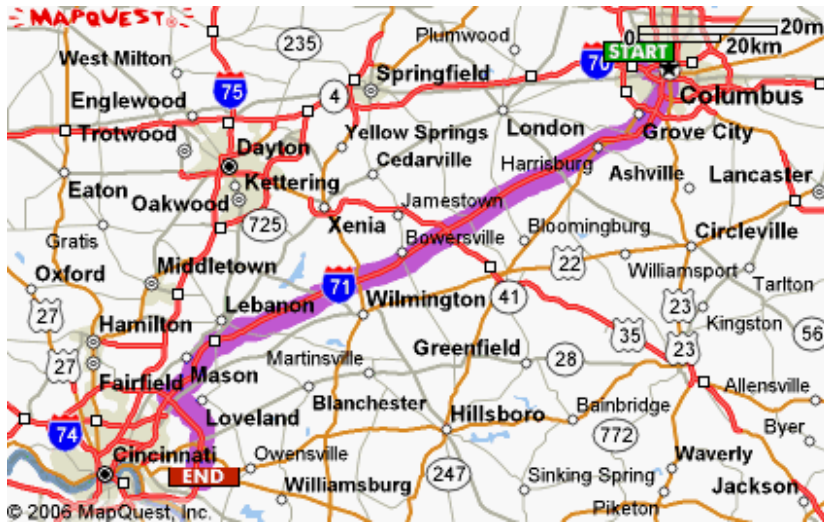

Hampton Inn Cincinnati-Eastgate

858 Eastgate North Drive, Cincinnati, Ohio, USA 45245
 Tel: +1-513-752-8584 Fax: +1-513-752-8488

Driving Directions to Our Hotel

Your Point of Departure

2933 Riverside Dr
 Columbus OH
 US

Your Hotel Destination

Hampton Inn Cincinnati-Eastgate
 858 Eastgate North Drive
 Cincinnati Ohio 45245
 USA

Show distance in

Miles Kilometers

[Get Reverse Directions](#)

Note: The map and directions are informational only. Please verify specific routes. The map and directions shown are provided as a guide for your convenience.

	Maneuver	Distance	Time
1.	Start out going SOUTHEAST on RIVERSIDE DR/US-33 toward SCIOTO VIEW LN. Continue to follow US-33.	5.04 miles	7 min
2.	Merge onto OH-315 S via the ramp on the LEFT toward I-71.	1.71 miles	2 min
3.	OH-315 S becomes I-71 S.	88.40 miles	1:22 hr
4.	Merge onto I-275 E via EXIT 17A toward OH-32.	14.70 miles	14 min
5.	Merge onto OH-32 E via EXIT 63B toward BATAVIA.	1.57 miles	2 min
6.	Turn LEFT onto GLEN ESTE-WITHAMSVILLE RD.	0.09 miles	< 1 min
7.	Turn LEFT onto WYLER PARK DR.	0.08 miles	< 1 min
8.	Turn LEFT onto EASTGATE NORTH DR.	0.08 miles	< 1 min
9.	Turn RIGHT.	0.02 miles	< 1 min
	9 maneuvers	111.68 miles	1:49 hr